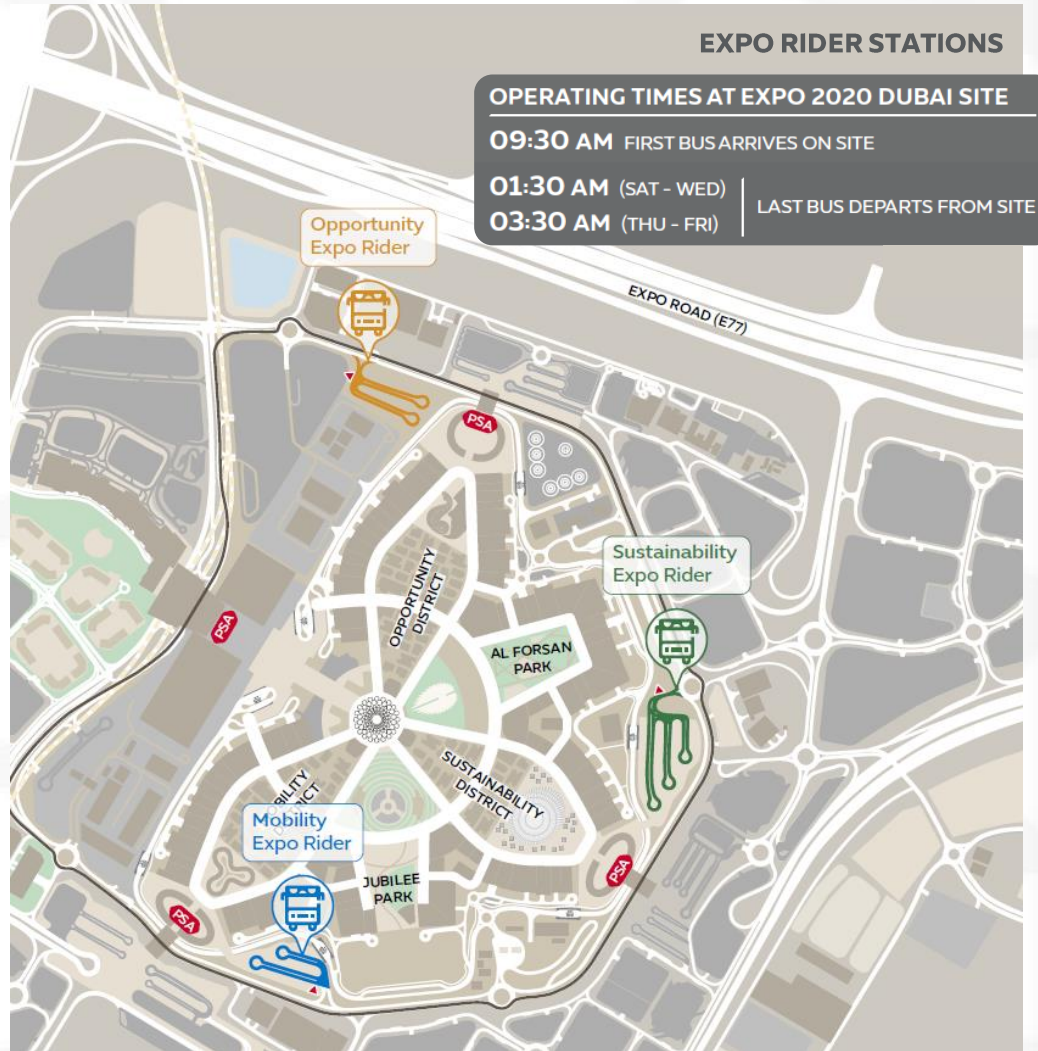

# GETTING TO AND AROUND EXPO 2020

Expo 2020 is conveniently located between Dubai and Abu Dhabi and easily accessible by any mode of transport.

People movers will help transport people within the venues and pavilions.

### TAXI/E-HAIL

100 Taxi/E-Hail pick-up and drop-off locations

### VALET PARKING

1,400 valet parking spaces available across the Expo 2020 site

**DISTRICT ROUTE**  
The total distance around each district from Al Wasl Plaza is 1.2KM

**PEOPLE MOVER**  
A free shuttle bus service operates around the perimeter of the Expo 2020 site

EMIRATE	RIDER PICK UP/ DROP OFF STATIONS	EXPO STATIONS	FIRST PICK UP TIMING	PEAK FREQUENCY
ABU DHABI	Abu Dhabi Airport	Mobility	07:36	20 min
	Abu Dhabi Marina Mall	Mobility	07:35	20 min
	Abu Dhabi City, Al Zahyah Bus Terminal	Mobility	07:40	20 min
	Al Ain Central Bus Station	Sustainability	06:45	20 min
DUBAI	DXB Airport Terminal 3	Mobility	08:35	20 min
	Novotel Hotel, DWTC	Mobility	08:40	20 min
	Jumeirah Beach Residence Station 1	Opportunity	09:01	15 min
	Palm Jumeirah Monorail Station	Opportunity	08:51	15 min
	Al Baraha Bus Station 5	Sustainability	07:40	25 min
	Al Ghubaiba Bus Station 37	Sustainability	08:10	15 min
	International City Expo Parking	Sustainability	08:05	15 min
	Dubai Silicon Oasis Expo Station	Sustainability	08:25	15 min
	Etisalat Metro Bus Station 18	Sustainability	08:25	20 min
	Global Village	Sustainability	12:45	60 min
	The Dubai Mall 2	Sustainability	08:35	30 min
SHARJAH	Al Jubail Bus Station	Opportunity	08:00	20 min
	Al Muailah Bus Station	Opportunity	08:21	15 min
NORTHERN EMIRATES	Ras Al Khaimah Bus Station	Opportunity	06:39	60 min
	Ajman, Al Muntazi Bus Station	Opportunity	07:30	60 min
	Fujairah City Centre	Sustainability	06:35	120 min