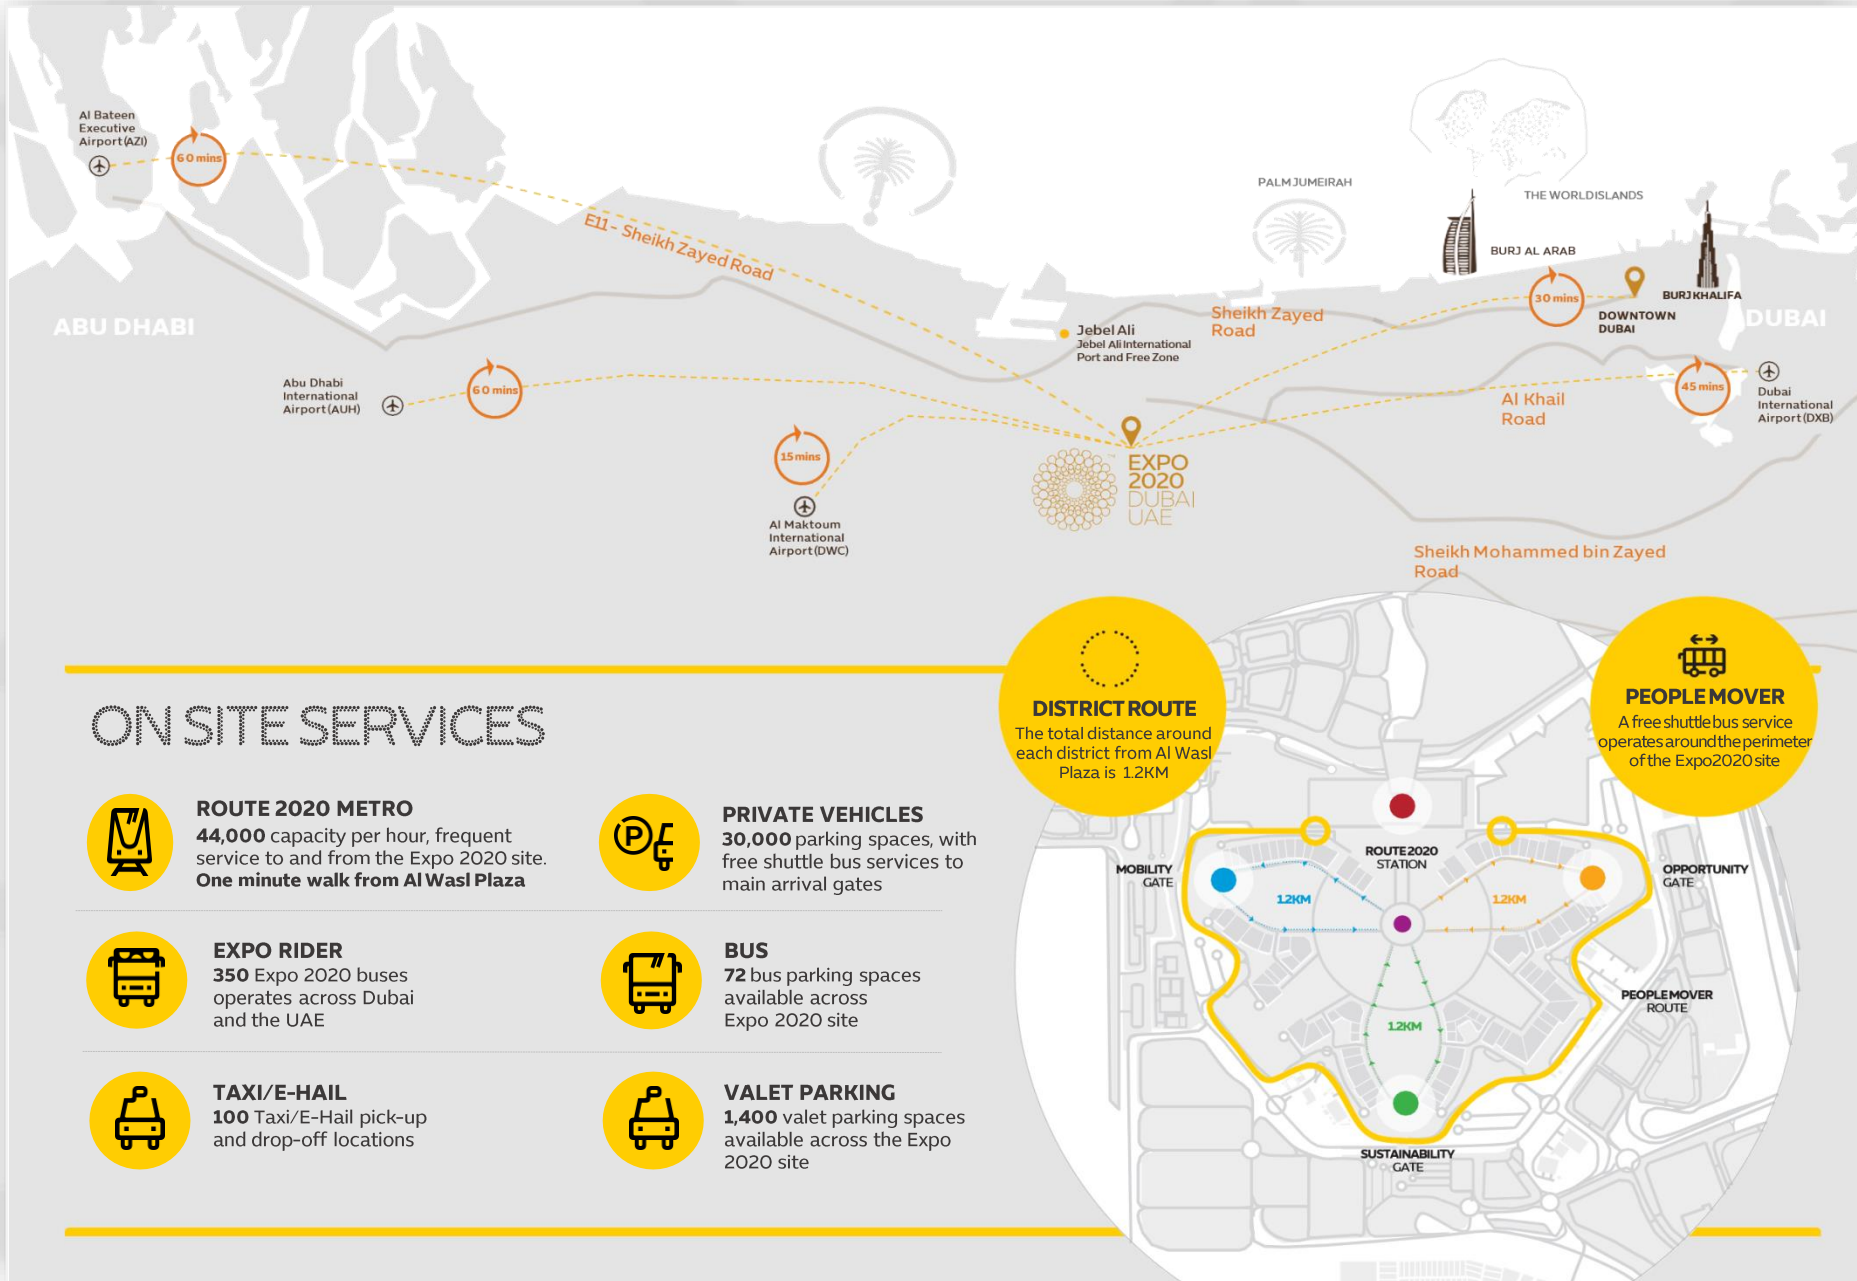

# GETTING TO AND AROUND EXPO 2020

Expo 2020 is conveniently located between Dubai and Abu Dhabi and easily accessible by any mode of transport.

People movers will help transport people within the venues and pavilions.

EMIRATE	RIDER PICK UP/ DROP OFF STATIONS	EXPO STATIONS	FIRST PICK UP TIMING	PEAK FREQUENCY
ABU DHABI	Abu Dhabi Airport	Mobility	07:36	20 min
	Abu Dhabi Marina Mall	Mobility	07:35	20 min
	Abu Dhabi City, Al Zahyah Bus Terminal	Mobility	07:40	20 min
	Al Ain Central Bus Station	Sustainability	06:45	20 min
DUBAI	DXB Airport Terminal 3	Mobility	08:35	20 min
	Novotel Hotel, DWTC	Mobility	08:40	20 min
	Jumeirah Beach Residence Station 1	Opportunity	09:01	15 min
	Palm Jumeirah Monorail Station	Opportunity	08:51	15 min
	Al Baraha Bus Station 5	Sustainability	07:40	25 min
	Al Ghubaiba Bus Station 37	Sustainability	08:10	15 min
	International City Expo Parking	Sustainability	08:05	15 min
	Dubai Silicon Oasis Expo Station	Sustainability	08:25	15 min
	Etisalat Metro Bus Station 18	Sustainability	08:25	20 min
	Global Village	Sustainability	12:45	60 min
	The Dubai Mall 2	Sustainability	08:35	30 min
SHARJAH	Al Jubail Bus Station	Opportunity	08:00	20 min
	Al Muailah Bus Station	Opportunity	08:21	15 min
NORTHERN EMIRATES	Ras Al Khaimah Bus Station	Opportunity	06:39	60 min
	Ajman, Al Muntazi Bus Station	Opportunity	07:30	60 min
	Fujairah City Centre	Sustainability	06:35	120 min